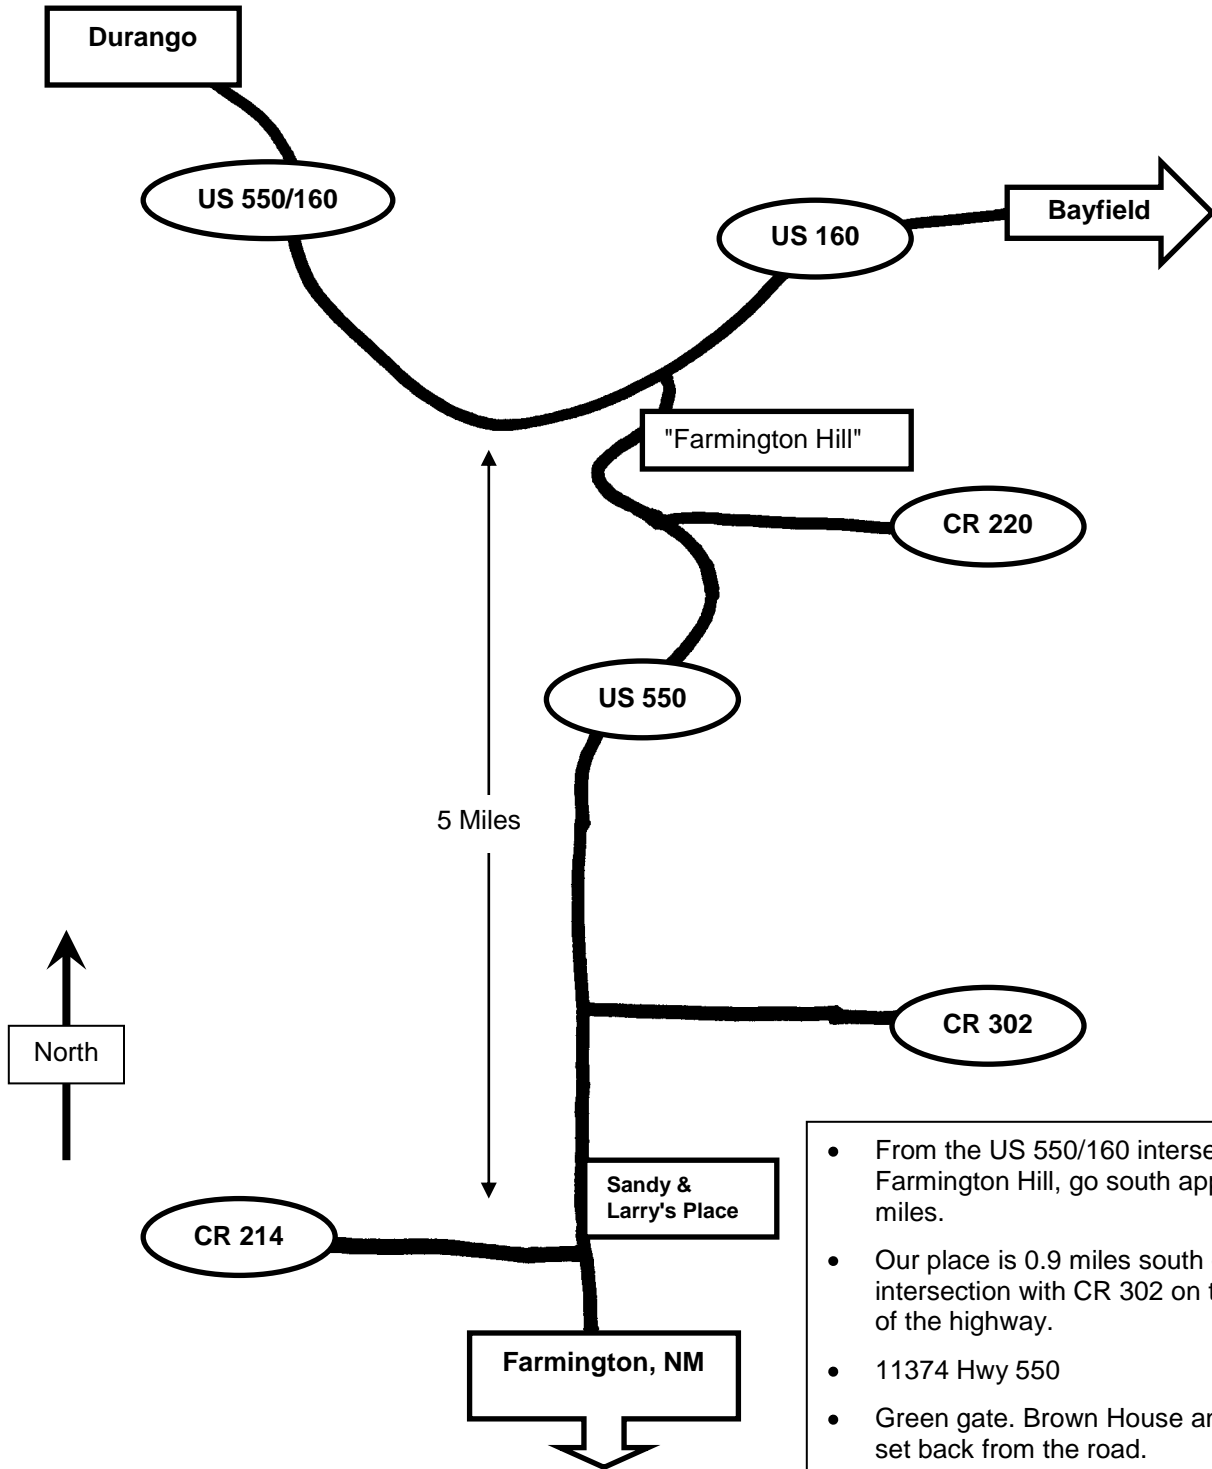

Directions to Seventy Seven Outfit Home

- From the US 550/160 intersection at Farmington Hill, go south approximately 5 miles.
- Our place is 0.9 miles south of the intersection with CR 302 on the East side of the highway.
- 11374 Hwy 550
- Green gate. Brown House and Red Barn set back from the road.
- Home Phone: 247-3231
Cell: 759-5629 (Larry) or 749-9956 (Sandy)